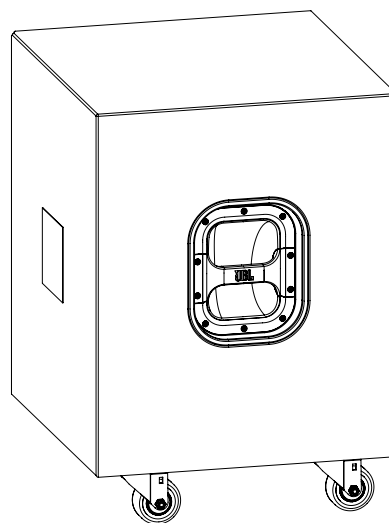

SRX915S CVR

Cover for SRX915S

HIGHLIGHTS

- Heavy duty soft cover for SRX915S subwoofer
- Handle cutouts for easy transportation
- Includes folding feature for storage
- Internally reinforced for grille protection

DESCRIPTION

The SRX915S CVR is a heavy duty soft cover designed to work with the SRX915S subwoofers. The front section panels are internally reinforced for maximum protection of the speaker grilles. When not used, the SRX915S CVR folds into a compact footprint for storage.

PHYSICAL

Construction : Black, polyethylene (PE) fabric

Net Weight : 1.7 kg (4 lbs)

Shipping Weight : 2.5 kg (5 lbs)

ORDERING INFORMATION

SKU : JBL-P3503 | SRX915S CVR

Included : (1) Cover