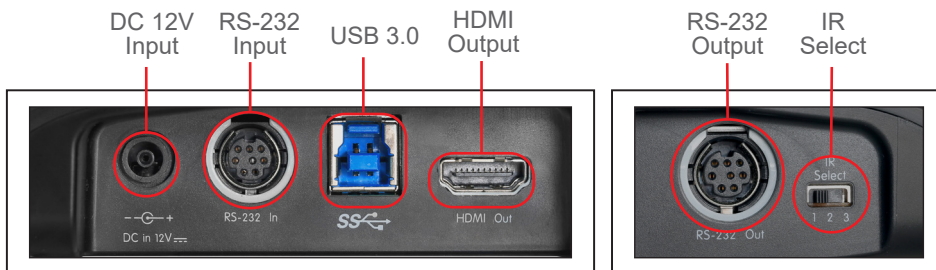

Product Specifications

Sensor	1/2.8" 2.41MP CMOS	Minimum Illumination	1.6 lux (F1.8, 50IRE, 60fps)
Video Format	HDMI: 1080p 60 / 50 fps 720p 60 / 50 fps USB: 1080p 30 / 25 fps 720p 30 / 25 fps	Focus System	Auto / Manual
Video Output (HD) Interface	HDMI / USB 3.0	Gain Control	Auto / Manual
Optical Zoom	12x	White Balance	Auto / One-Push / Manual
Digital Zoom	12x (HDMI Only)	Exposure Control	Auto / Manual
Horizontal Viewing Angle	72°	WDR	Yes
Vertical Viewing Angle	43°	3D NR	Yes
Diagonal Viewing Angle	80°	Image Flip	Yes
Panning Angle	+100° ~ -100°	Preset Positions	128
Panning Speed	100° / sec	Control Interface	RS-232 In and Out / USB
Tilting Angle	+30° ~ -30°	Control Protocol	VISCA / UVC
Tilting Speed	100° / sec	Video Stream	YUV422 / MJPEG
Aperture	F1.6~F2.8	IR Pass-through	Yes
Focal Length	f = 3.92 ~ 47.32 mm	IR Receiver	Yes
Shutter Speed	1/1 ~ 1/10,000 sec	IR Remote Control	Yes
Minimum Object Distance	500mm (Wide) ~ 1500mm (Tele)	Power Consumption	< 13W
Video S/N Ratio	> 50dB	Weight	2.9 lbs (1.3 kg)
		Dimension (W x D x H)	10.6" x 4.8" x 6.2" (267.8 x 123 x 156.1 mm)

I/O CONNECTIONS