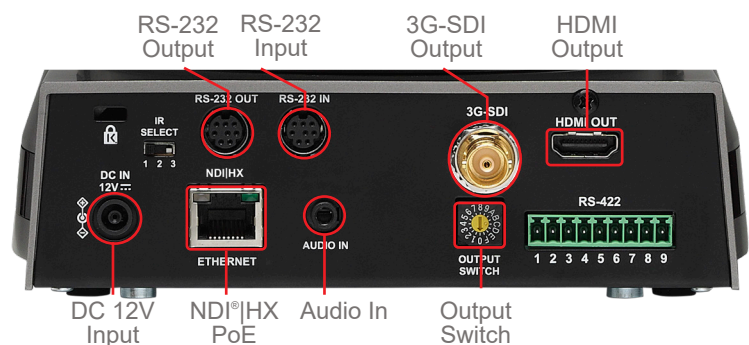

Compatible Software I/O Connections

Lumens®

Lumens Integration, Inc.
4116 Clipper Court
Fremont, CA, 94538
Phone: +1-866-600-0988
Fax: +1-510-252-1389

Lumens Europe
De Nayerstraat 17 9470
Denderleeuw Belgium
Phone: +32-473-58-38-95
Fax: +32-2-452-76-00

www.MyLumens.com